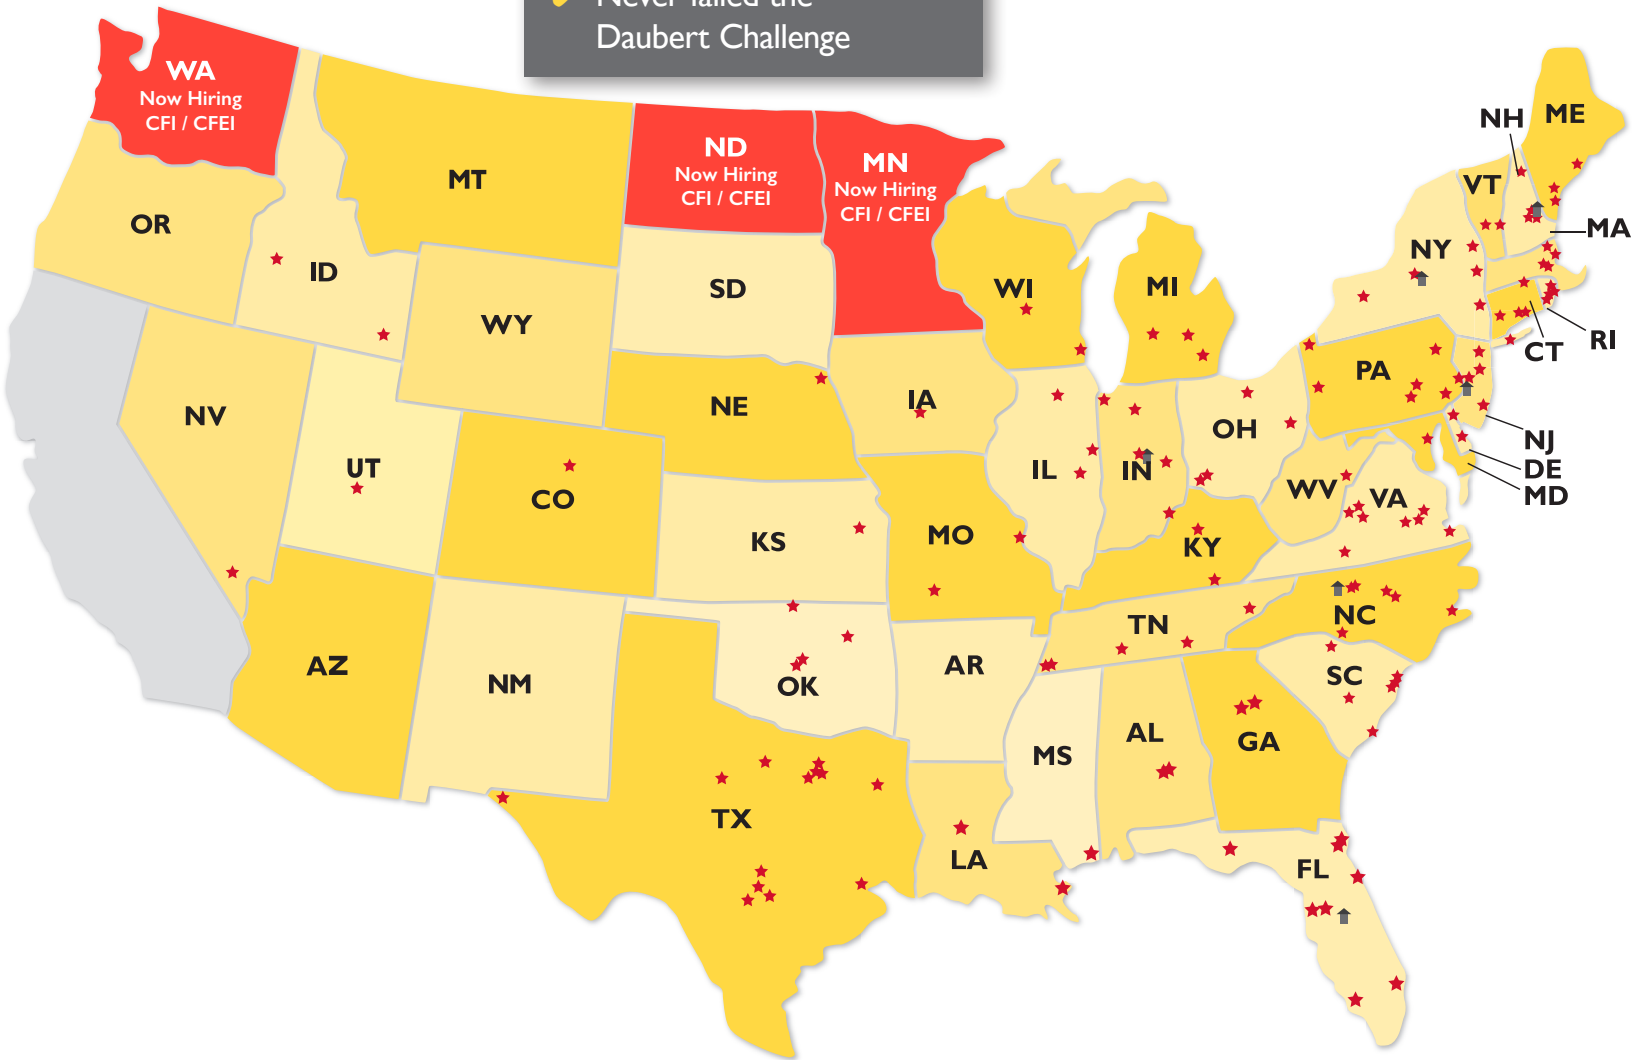

NEFCO

FIRE INVESTIGATIONS

The Origin & Cause Experts

Submit your assignment:

Call: (800) 675-8500

Email: services@nefco.net

Online: www.nefco.net

ORIGIN & CAUSE TEAM

- ✓ W2 Employees
- ✓ Over 20 years of experience
- ✓ Court Qualified
- ✓ Never failed the Daubert Challenge

★ Indicates NEFCO Investigator Location