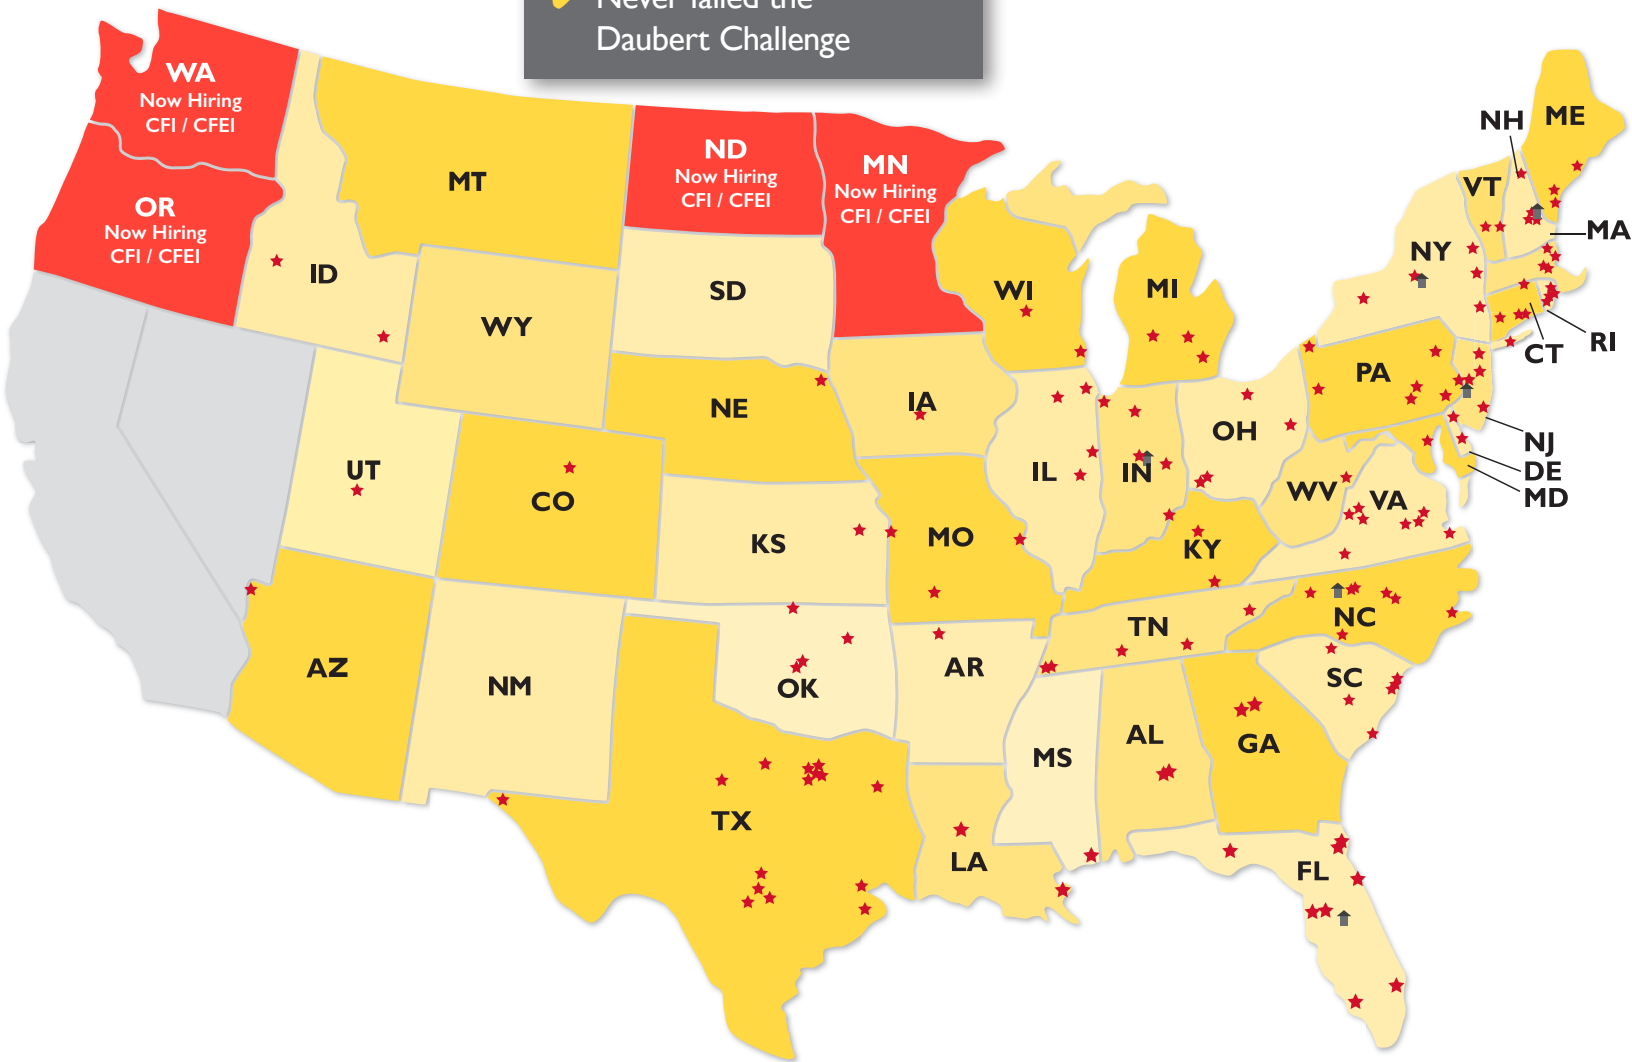

## FIRE INVESTIGATIONS

The Origin & Cause Experts

Submit your assignment:

Call: (800) 675-8500

Email: [services@nefco.net](mailto:services@nefco.net)

Online: [www.nefco.net](http://www.nefco.net)

### ORIGIN & CAUSE TEAM

- ✓ W2 Employees
- ✓ Over 20 years of experience
- ✓ Court Qualified
- ✓ Never failed the Daubert Challenge

★ Indicates NEFCO Investigator Location